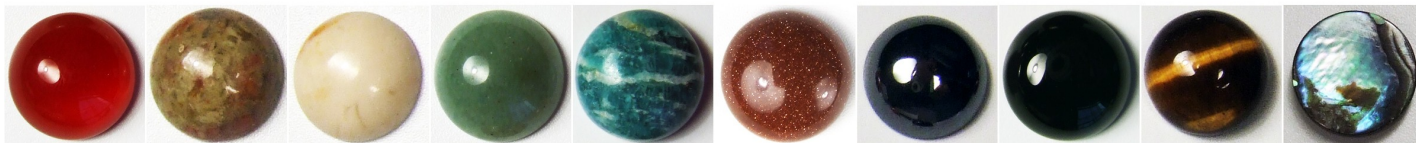

## Sarah Cavender 30mm Round Stone Chart

\*\*\*Please be sure that you are choosing a stone from the correct chart. The item you are viewing on our site will have the stone size listed; please double-check to be sure that it corresponds with the stone chart you are viewing. Many of our charts may look very similar, but we cannot get all stones in all sizes, so it is important to use the correct chart to avoid any delays with your order. If you have any questions, please give us a call at 256-831-6241, and we will be happy to help you.

genuine carnelian   unikite   riverstone   green aventurine   dark amazonite   brown goldstone   genuine hematite   onyx   tiger eye   abalone

black tahitian   bronze abalone   white mother of pearl