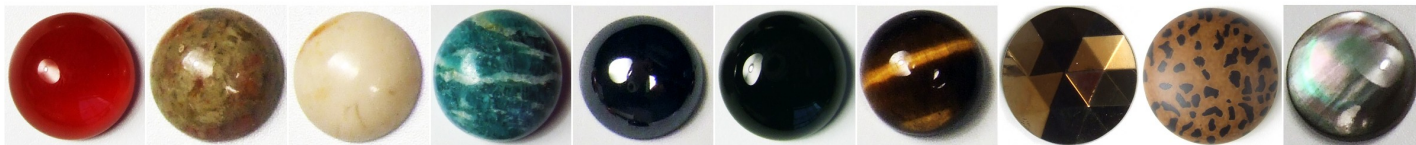

Sarah Cavender 25mm Round Stone Chart

***Please be sure that you are choosing a stone from the correct chart. The item you are viewing on our site will have the stone size listed; please double-check to be sure that it corresponds with the stone chart you are viewing. Many of our charts may look very similar, but we cannot get all stones in all sizes, so it is important to use the correct chart to avoid any delays with your order. If you have any questions, please give us a call at 256-831-6241, and we will be happy to help you.

genuine
carnelian

unikite

riverstone

dark
amazonite

genuine
hematite

onyx

tiger eye

brown
iris

cheetah

black
tahitian

bronze
abalone

white mother
of pearl